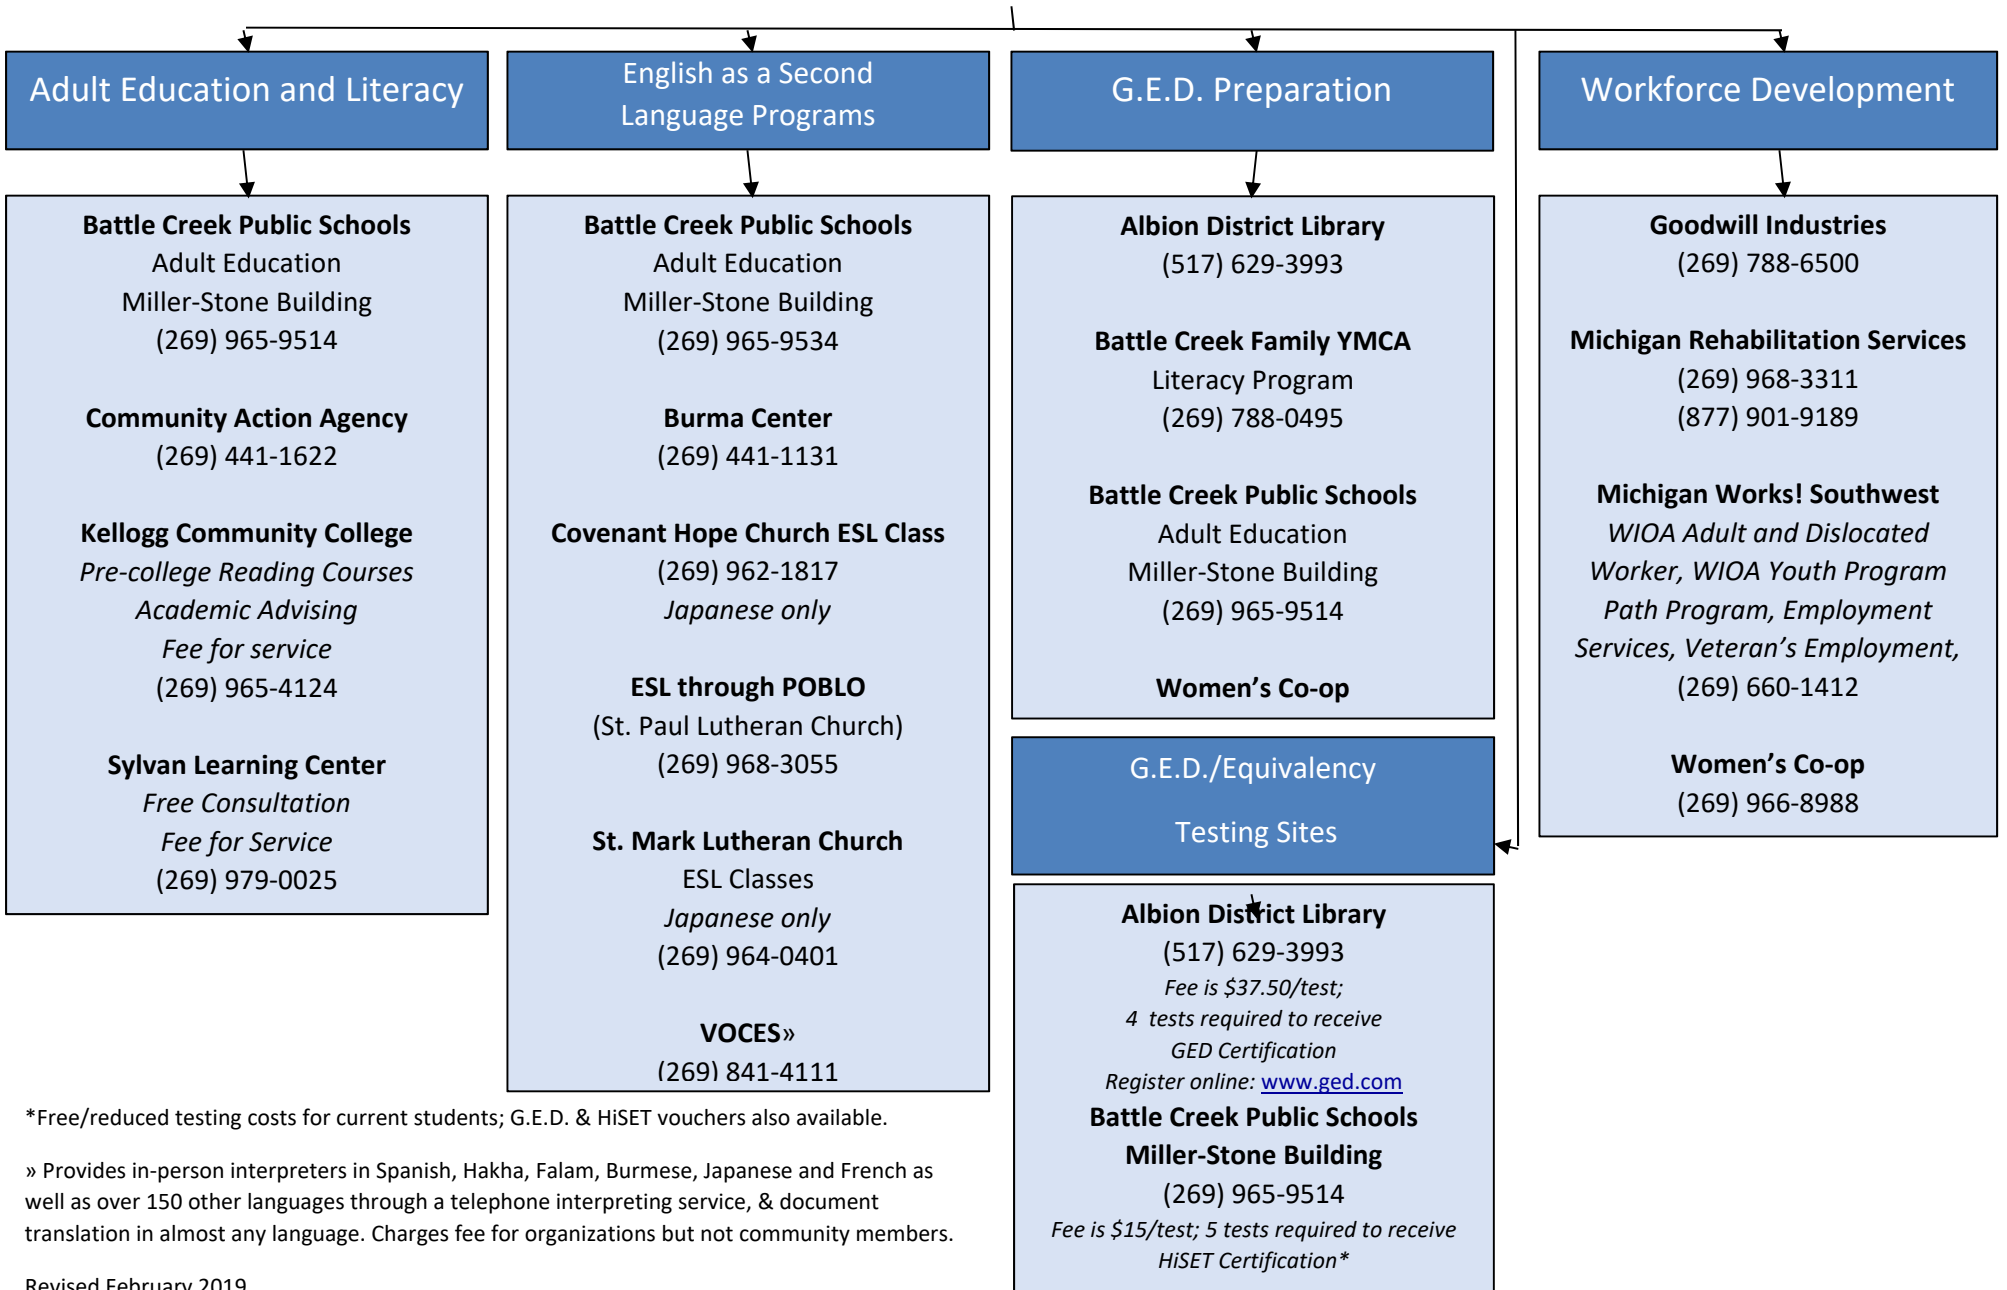

# ADULT LITERACY

## Adult Education and Literacy

**Battle Creek Public Schools**  
Adult Education  
Miller-Stone Building  
(269) 965-9514

**Community Action Agency**  
(269) 441-1622

**Kellogg Community College**  
Pre-college Reading Courses  
Academic Advising  
Fee for service  
(269) 965-4124

**Sylvan Learning Center**  
Free Consultation  
Fee for Service  
(269) 979-0025